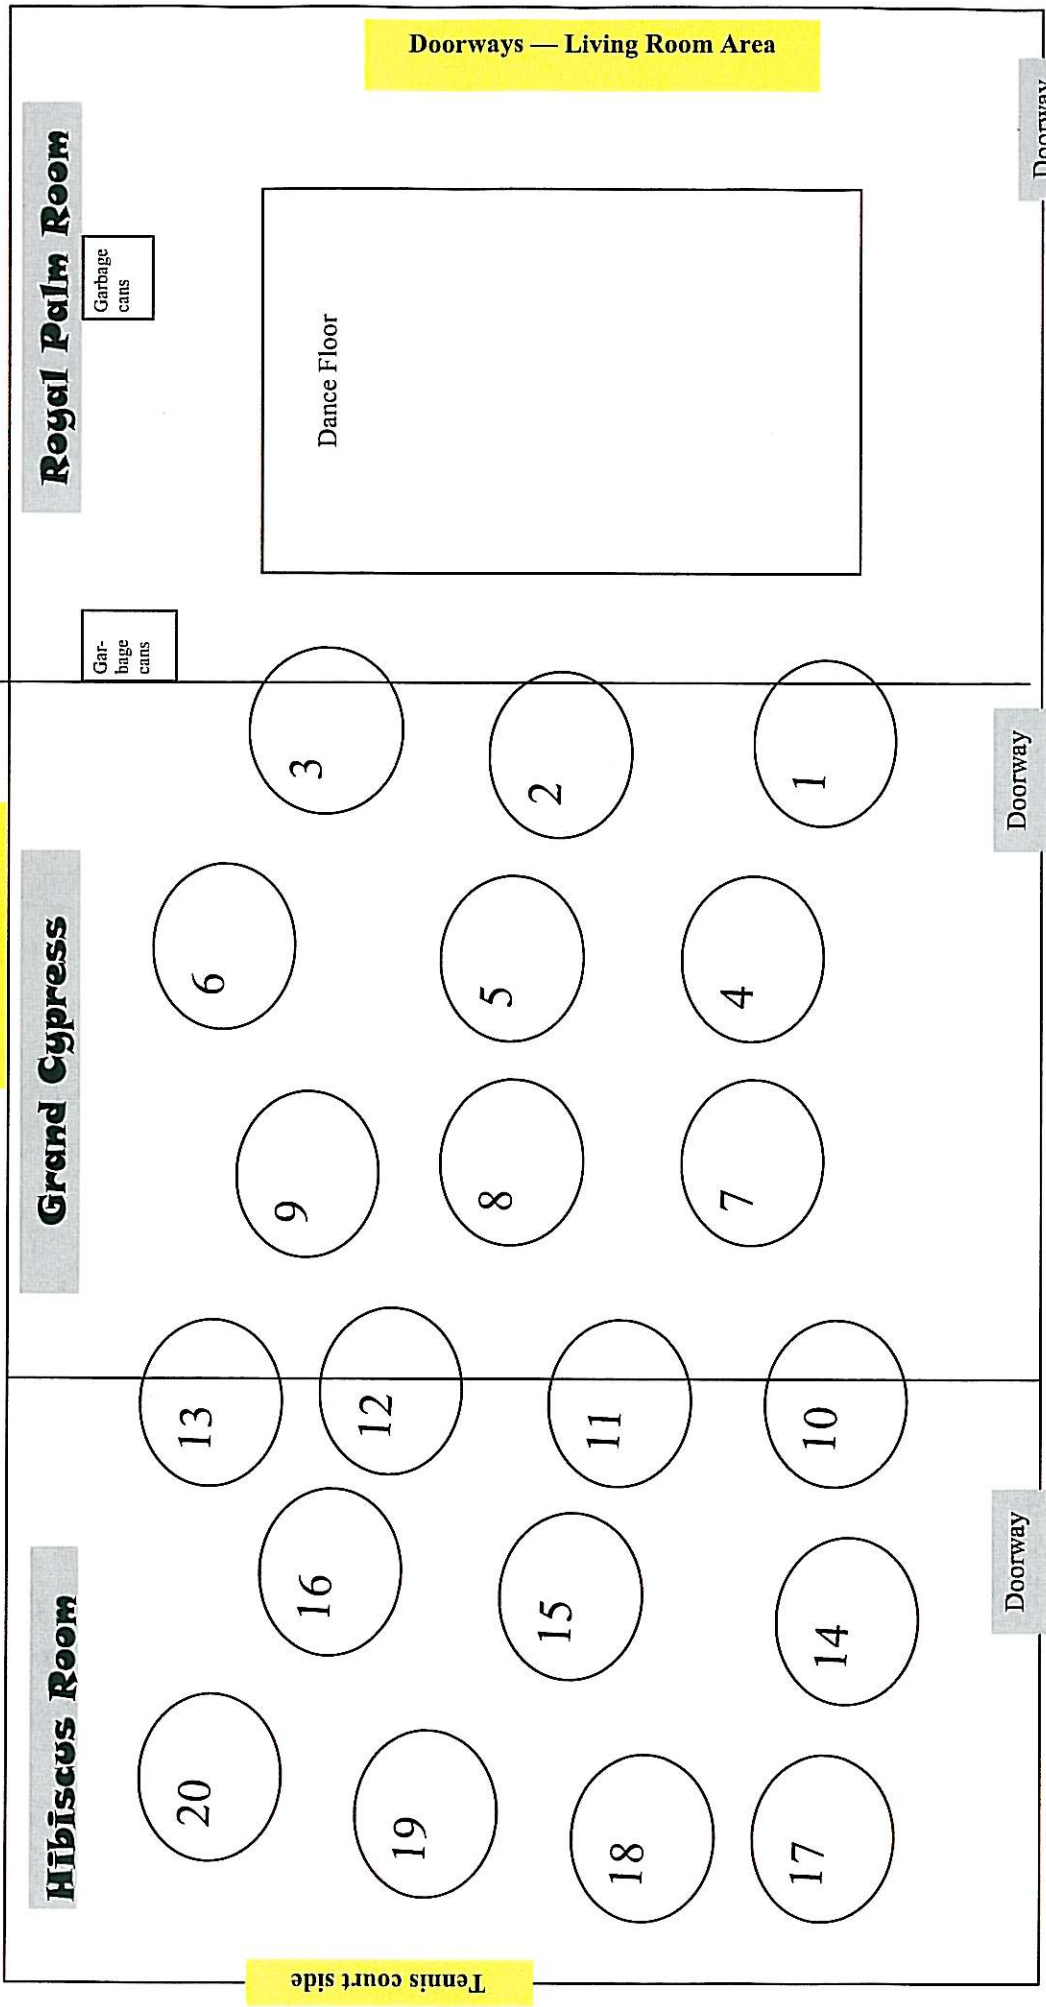

lakeside

Dinner Dance Layout

Contact: Michelle Kithcart
with any questions
239-465-1515

Coffee Pot	Yes	No	Chairs	Total	Round Tables	Total	Long Tables	Total	Card Tables	Total
			200		20					

Hallway

Doorway

Doorway

Doorway

Doorways — Living Room Area

Tennis court side

Royal Palm Room

Garbage cans

Dance Floor

Grand Cypress

Garbage cans

Hibiscus Room